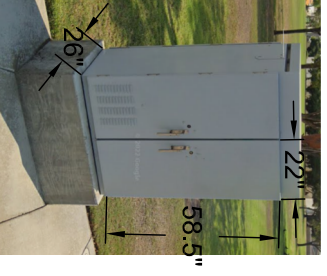

Traffic Signal Cabinet = 62

● Type 333
Traffic Signal Cabinet (39)

● Type P
Traffic Signal Cabinet (23)

NOT TO SCALE

PREPARED BY: TRAFFIC ENGINEERING DIVISION
DECEMBER 2025