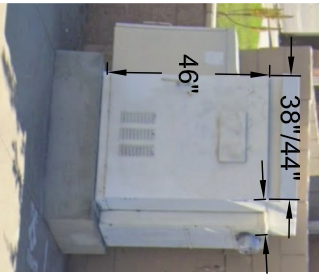

Traffic Signal Cabinet = 62

● Type 333
Traffic Signal Cabinet (39)

● Type P
Traffic Signal Cabinet (23)

NOT TO SCALE

PREPARED BY: TRAFFIC ENGINEERING DIVISION
DECEMBER 2025