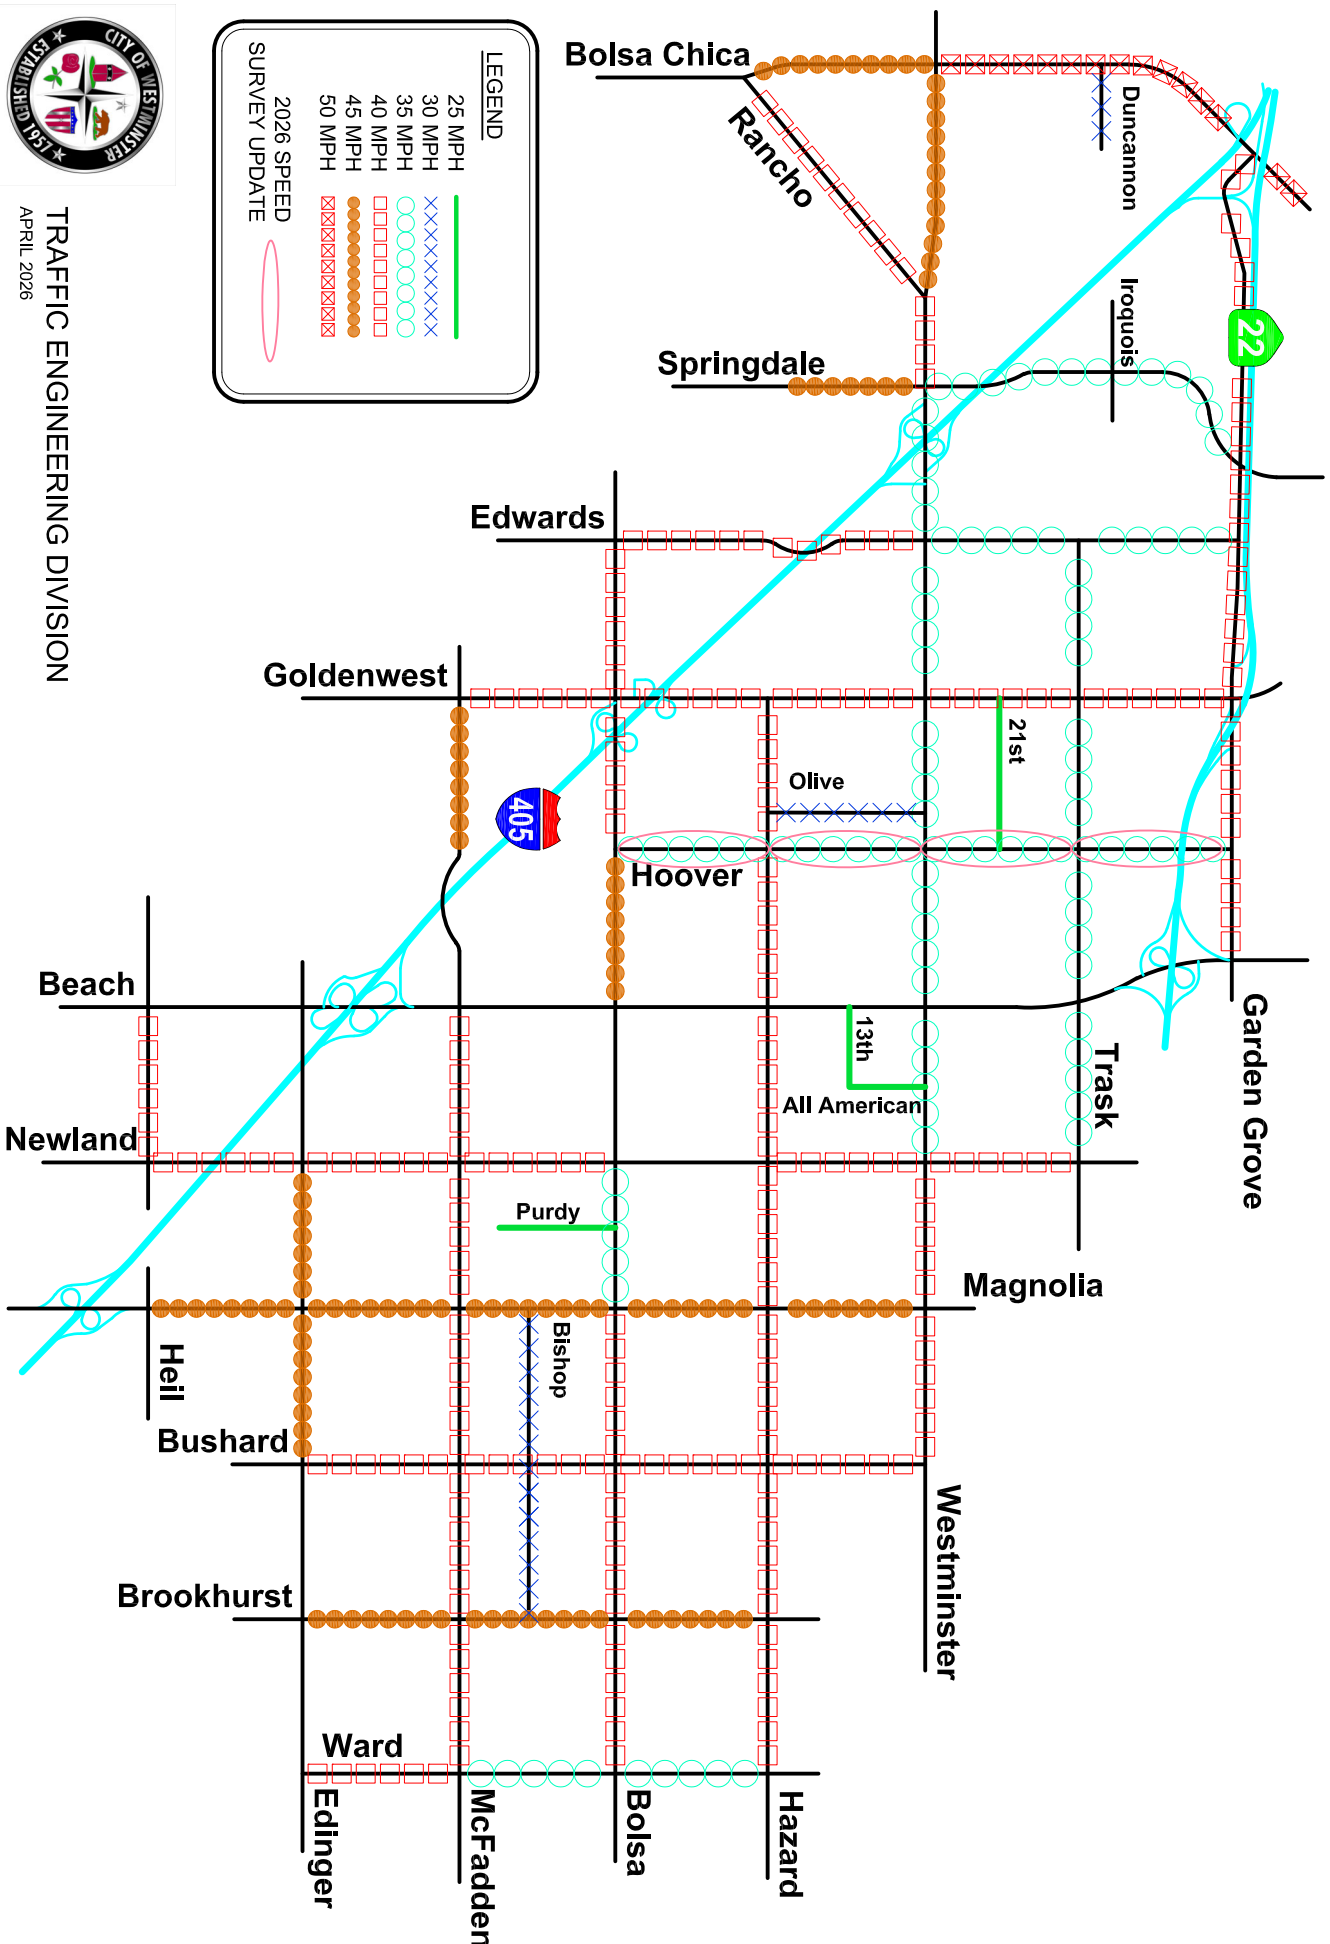

CITY OF WESTMINSTER SPEED LIMIT MAP

LEGEND

- 25 MPH —
- 30 MPH —
- 35 MPH —
- 40 MPH —
- 45 MPH —
- 50 MPH —

2026 SPEED SURVEY UPDATE ○

TRAFFIC ENGINEERING DIVISION
APRIL 2026