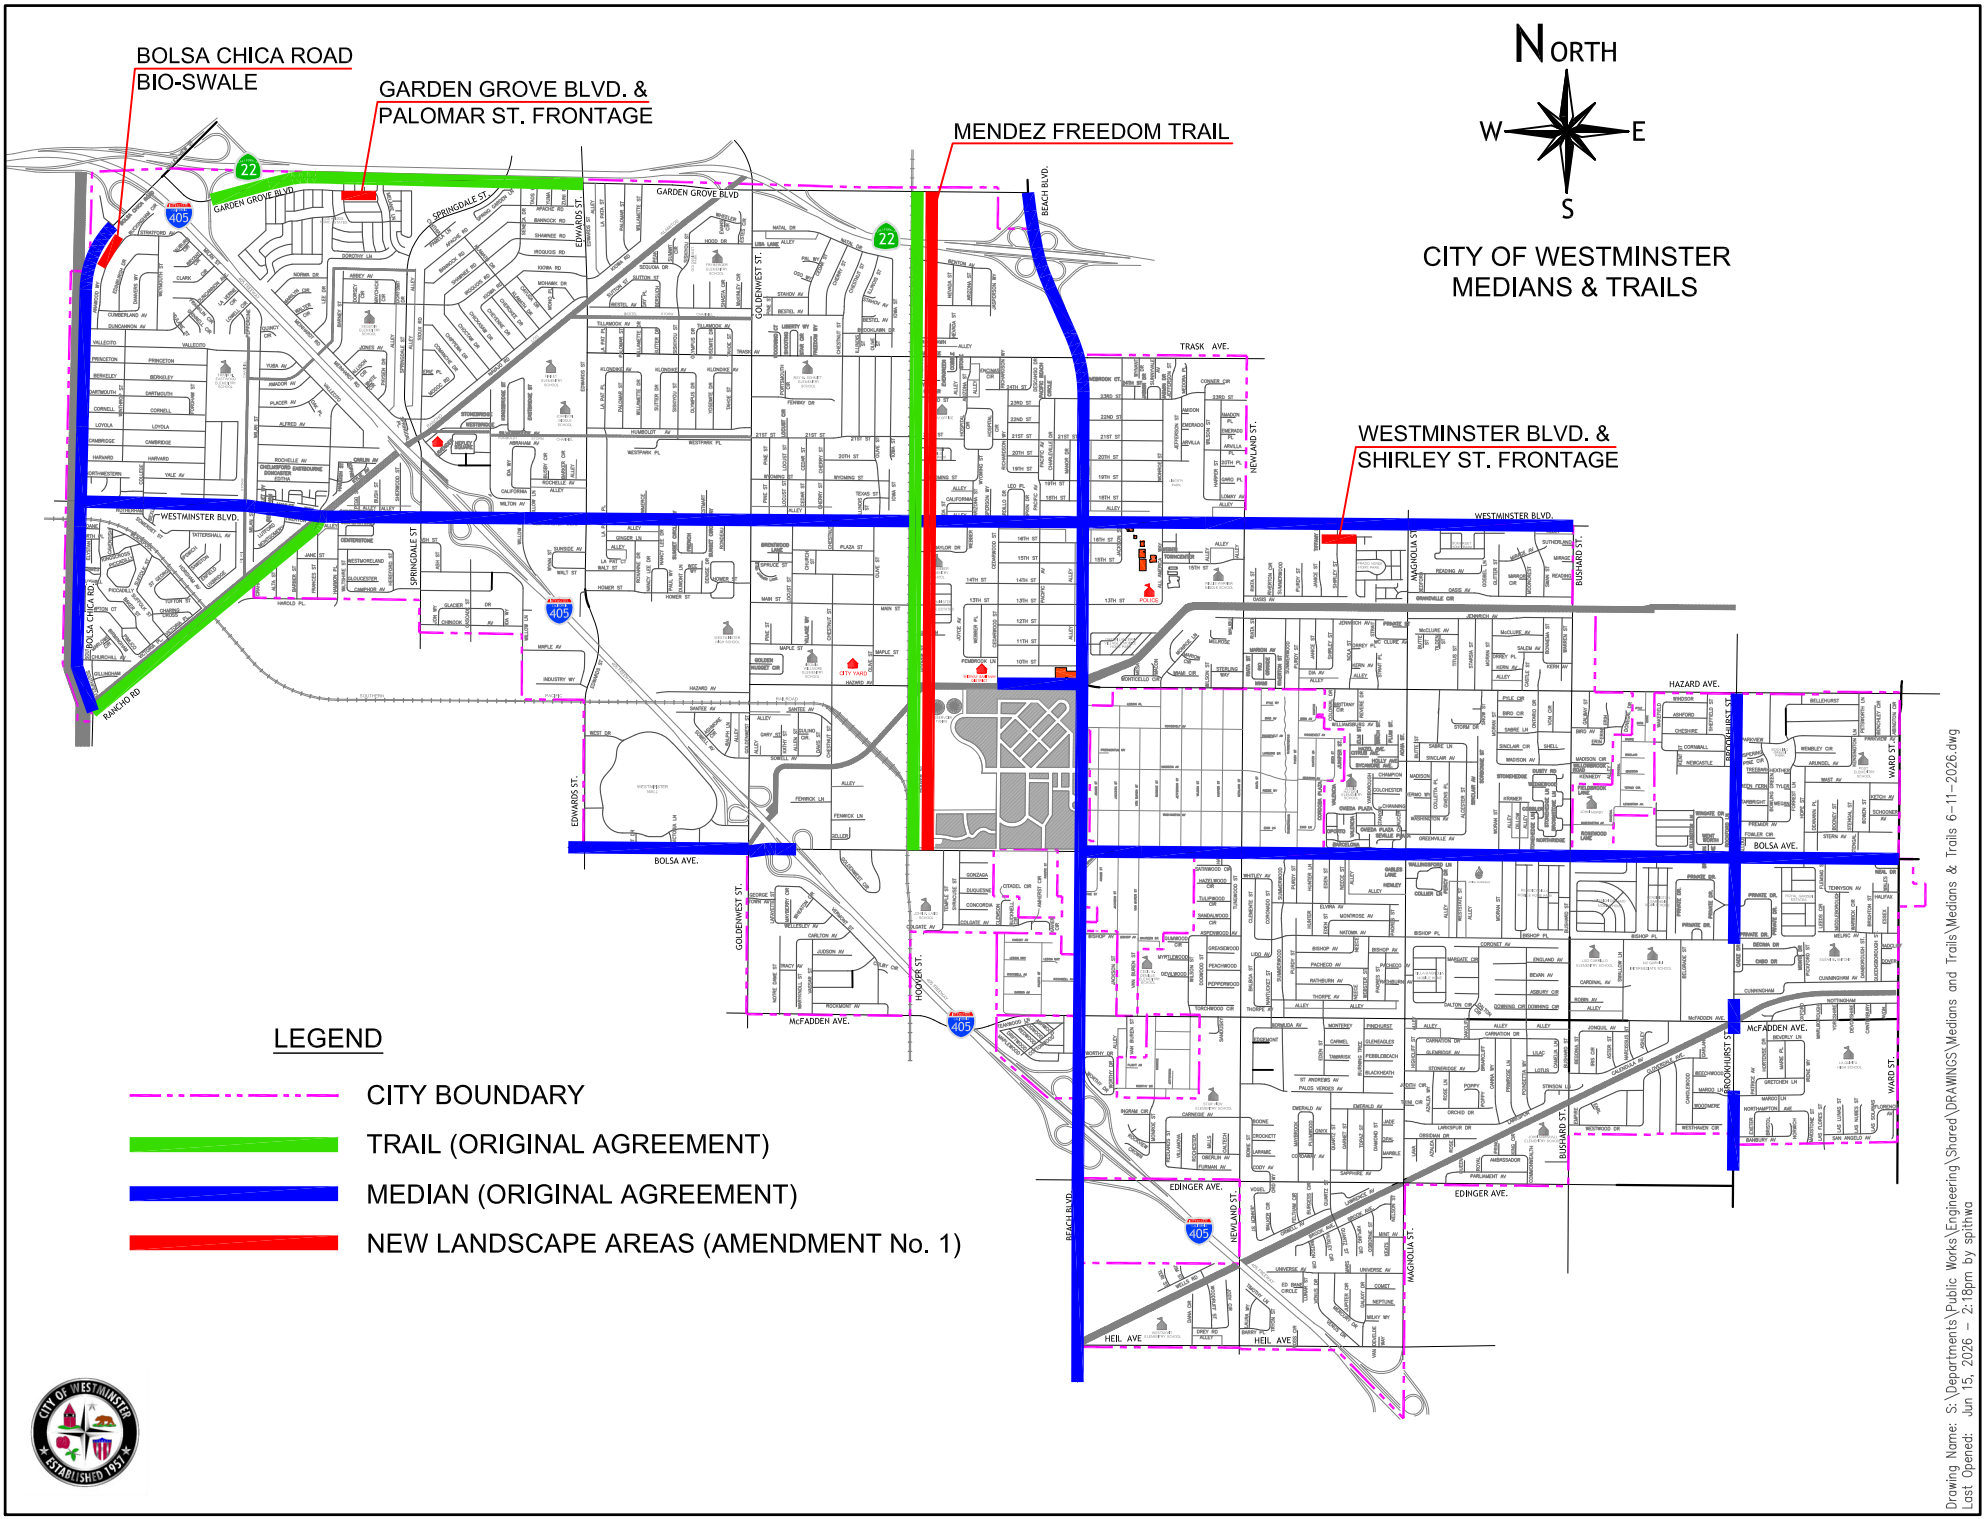

CITY OF WESTMINSTER  
 MEDIANS & TRAILS

LEGEND

- CITY BOUNDARY
- TRAIL (ORIGINAL AGREEMENT)
- MEDIAN (ORIGINAL AGREEMENT)
- NEW LANDSCAPE AREAS (AMENDMENT No. 1)