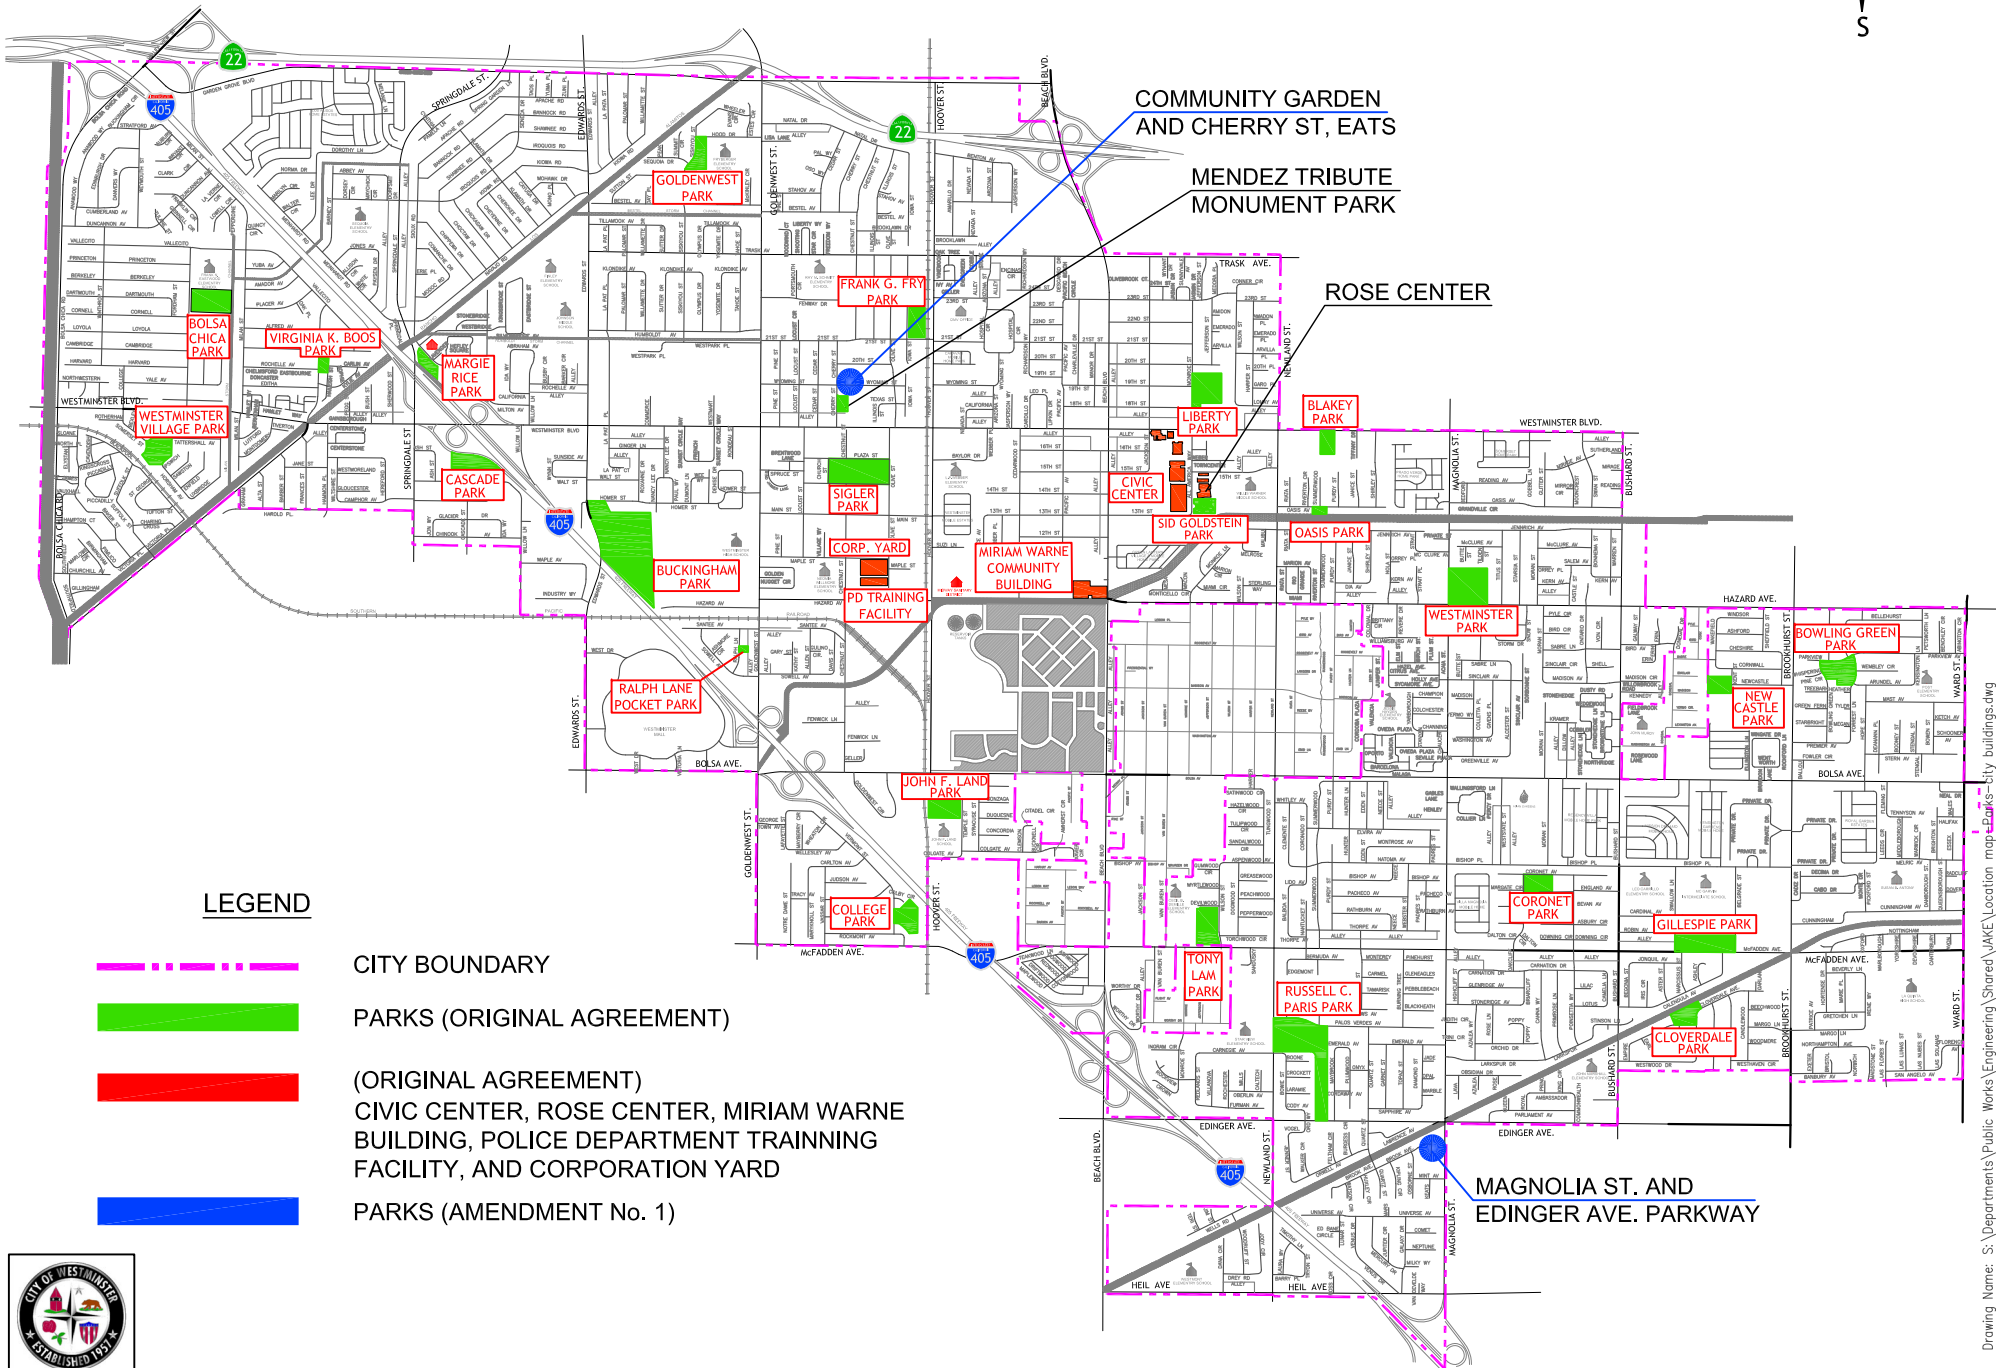

# CITY OF WESTMINSTER LOCATION MAP

PARKS, CIVIC CENTER, ROSE CENTER, MIRIAM WARNE BUILDING, POLICE DEPARTMENT TRAINING FACILITY, CORPORATION YARD, GREEN BELT, AND WATER WELL SITE

## LEGEND

- CITY BOUNDARY
- PARKS (ORIGINAL AGREEMENT)
- (ORIGINAL AGREEMENT)  
CIVIC CENTER, ROSE CENTER, MIRIAM WARNE BUILDING, POLICE DEPARTMENT TRAINING FACILITY, AND CORPORATION YARD
- PARKS (AMENDMENT No. 1)